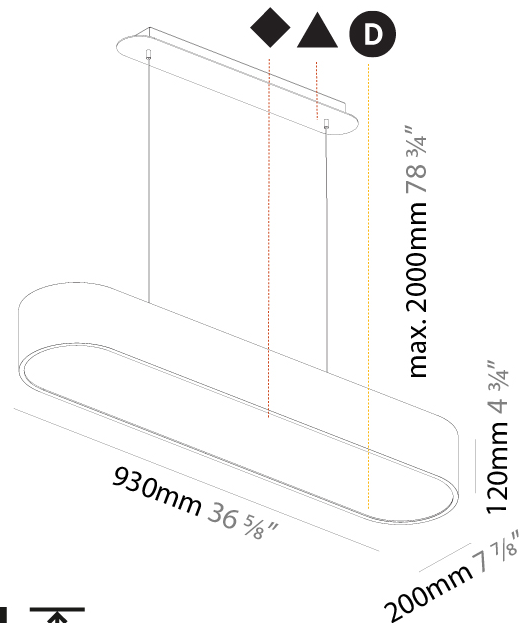

GENERAL

Series: Smoothy
Subseries: Smoothline
Partner: Prolicht
Division: Architectural
Installation: Suspension
Product Type: Pendant
Mounting Location: Ceiling
Light Distribution: Direct

PHYSICAL

Shape: Oval
Length (mm): 930
Length (in): 36 5/8
Width (mm): 200
Width (in): 7 7/8
Height (mm): 120
Height (in): 4 3/4
Max. Overall Height (mm): 2120
Max. Overall Height (in): 82 1/2
Weight (kg): 6.973
Weight (lbs): 15.34
Diffuser: PMMA - Opal or Micro-Prism
Fixture Finish: SSR / BKV / CWI / CRY / HAB / UFT / ITA / RUA / FTG / MYG / LOD / PUS / FRO / FUP / KIA / POP / BLS / SPG / MEY / GOH / CHC / COM / ABZ / JAG / OBR / MOS / ROR
Fixture Material: Extruded Aluminum / Steel
Cable Details: 2000mm / 78 3/4"

ELECTRICAL

Lamp Type: LED (Zhaga Standard)
Input Wattage (W): 31.5
Total Output Wattage (W): 27
Dimming: Tri-Mode (Non-Dimming and Phase Dimming (120Vac only) and 0-10V Dimming)
Driver Included: Yes
Driver Location: Integrated
Driver Type: Constant Current - Universal
Driver Class: Class 2
Input Voltage (V): 120 - 277
Constant Current (MA): 500

LED

Number of LEDs: 9
Color Temperature (°K): 3000 / 4000
Max. Delivered Lumen (lm): 2190 / 2410
CRI: >80 CRI
Lamp Life (hrs): 50000
Upon Request: Other CCT available

OPTICAL

RATINGS AND CERTIFICATIONS

Certified By: Certified for North American Standards
IP rating: IP20