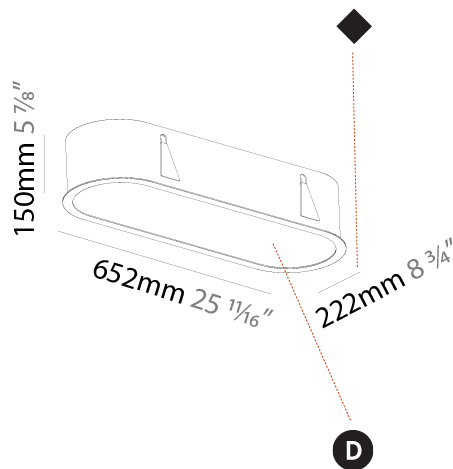

PHYSICAL

Shape: Oval
Length (mm): 652
Length (in): 25 1/16
Width (mm): 222
Width (in): 8 3/4
Depth (mm): 150
Depth (in): 5 7/8
Ceiling Thickness (mm): 10 / 12.5 / 15 / 25
Ceiling Thickness (in): 3/8 or 1/2 or 9/16 or 1
Min. Recessing Depth (mm): 160
Min. Recessing Depth (in): 6 5/16
Weight (kg): 4.033
Weight (lbs): 8.87
Diffuser: PMMA - Opal or Micro-Prism
Fixture Finish: SSR / BKV / CWI / CRY / HAB / UFT / ITA / RUA / FTG / MYG / LOD / PUS / FRO / FUP / KIA / POP / BLS / SPG / MEY / GOH / CHC / COM / ABZ / JAG / OBR / MOS / ROR
Fixture Material: Extruded Aluminum / Steel
Cut-out Measurements: 635mm / 25" x 205mm / 8 1/16"

ELECTRICAL

Lamp Type: LED (Zhaga Standard)
Input Wattage (W): 21
Total Output Wattage (W): 18
Dimming: Tri-Mode (Non-Dimming and Phase Dimming (120Vac only) and 0-10V Dimming)
Driver Included: Yes
Driver Location: Integrated
Driver Type: Constant Current - Universal
Driver Class: Class 2
Input Voltage (V): 120 - 277
Constant Current (MA): 500

LED

Color Temperature (°K): 3000 / 4000
Max. Delivered Lumen (lm): 1430 / 1570
CRI: >80 CRI
Lamp Life (hrs): 50000
Upon Request: Other CCT available

OPTICAL

RATINGS AND CERTIFICATIONS

Certified By: Certified for North American Standards
IP rating: IP20

PROJECT
TYPE
SPECIFIER
QUANTITY
DATE