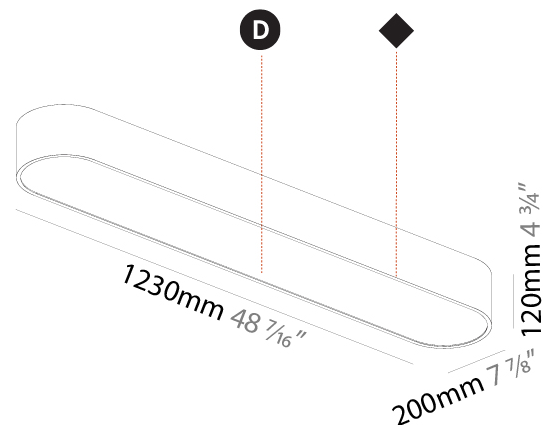

GENERAL

Series: Smoothy
Subseries: Smoothline
Partner: Prolicht
Division: Architectural
Installation: Surface
Product Type: Ceiling Surface
Mounting Location: Ceiling
Light Distribution: Direct

PHYSICAL

Shape: Oval
Length (mm): 1230
Length (in): 48 7/16
Width (mm): 200
Width (in): 7 7/8
Height (mm): 120
Height (in): 4 3/4

Diffuser: PMMA - Opal or Micro-Prism

Fixture Finish: SSR / BKV / CWI / CRY / HAB / UFT / ITA / RUA / FTG / MYG / LOD / PUS / FRO / FUP / KIA / POP / BLS / SPG / MEY / GOH / CHC / COM / ABZ / JAG / OBR / MOS / ROR

Fixture Material: Extruded Aluminum / Steel

ELECTRICAL

Lamp Type: LED (Zhaga Standard)
Input Wattage (W): 42
Total Output Wattage (W): 36
Dimming: Tri-Mode (Non-Dimming and Phase Dimming (120Vac only) and 0-10V Dimming)
Driver Included: Yes
Driver Location: Integrated
Driver Type: Constant Current - Universal
Driver Class: Class 1
Input Voltage (V): 120 - 277
Constant Current (MA): 500

LED

Color Temperature (°K): 3000 / 4000
Max. Delivered Lumen (lm): 2920 / 3210
CRI: >80 CRI
Lamp Life (hrs): 50000
Upon Request: Other CCT available

OPTICAL

RATINGS AND CERTIFICATIONS

Certified By: Certified for North American Standards
IP rating: IP20

PROJECT
TYPE
SPECIFIER
QUANTITY
DATE