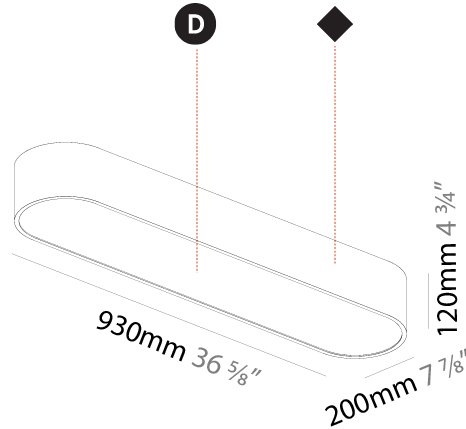

GENERAL

Series: Smoothy
Subseries: Smoothline
Partner: Prolicht
Division: Architectural
Installation: Surface
Product Type: Ceiling Surface
Mounting Location: Ceiling
Light Distribution: Direct

PHYSICAL

Shape: Oval
Length (mm): 930
Length (in): 36 5/8
Width (mm): 200
Width (in): 7 7/8
Height (mm): 120
Height (in): 4 3/4
Weight (kg): 5.108
Weight (lbs): 11.24
Diffuser: PMMA - Opal or Micro-Prism
Fixture Finish: SSR / BKV / CWI / CRY / HAB / UFT / ITA / RUA / FTG / MYG / LOD / PUS / FRO / FUP / KIA / POP / BLS / SPG / MEY / GOH / CHC / COM / ABZ / JAG / OBR / MOS / ROR
Fixture Material: Extruded Aluminum / Steel

ELECTRICAL

Lamp Type: LED (Zhaga Standard)
Input Wattage (W): 31.5
Total Output Wattage (W): 27
Dimming: Tri-Mode (Non-Dimming and Phase Dimming (120Vac only) and 0-10V Dimming)
Driver Included: Yes
Driver Location: Integrated
Driver Type: Constant Current - Universal
Driver Class: Class 2
Input Voltage (V): 120 - 277
Constant Current (MA): 500

LED

Color Temperature (°K): 3000 / 4000
Max. Delivered Lumen (lm): 2190 / 2410
CRI: >80 CRI
Lamp Life (hrs): 50000
Upon Request: Other CCT available

OPTICAL

RATINGS AND CERTIFICATIONS

Certified By: Certified for North American Standards
IP rating: IP20

PROJECT
TYPE
SPECIFIER
QUANTITY
DATE