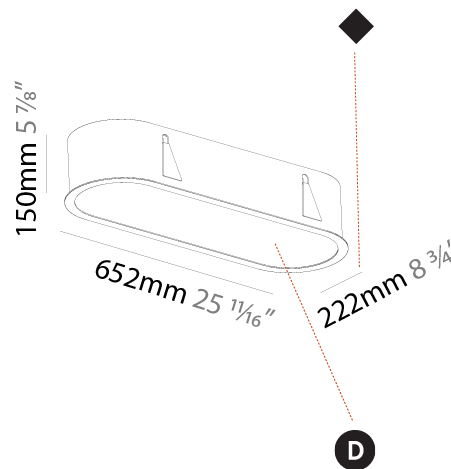

GENERAL

Series: Smoothy
Subseries: Smoothline
Partner: Prolicht
Division: Architectural
Installation: Recessed
Product Type: Ceiling Recessed
Mounting Location: Ceiling
Light Distribution: Direct

PHYSICAL

Shape: Oval
Length (mm): 652
Length (in): 25 1/16
Width (mm): 222
Width (in): 8 3/4
Depth (mm): 150
Depth (in): 5 7/8
Ceiling Thickness (mm): 10 / 12.5 / 15 / 25
Ceiling Thickness (in): 3/8 or 1/2 or 9/16 or 1
Min. Recessing Depth (mm): 160
Min. Recessing Depth (in): 6 5/16
Weight (kg): 4.033
Weight (lbs): 8.87
Diffuser: PMMA - Opal or Micro-Prism
Fixture Finish: SSR / BKV / CWI / CRY / HAB / UFT / ITA / RUA / FTG / MYG / LOD / PUS / FRO / FUP / KIA / POP / BLS / SPG / MEY / GOH / CHC / COM / ABZ / JAG / OBR / MOS / ROR
Fixture Material: Extruded Aluminum / Steel
Cut-out Measurements: 635mm / 25" x 205mm / 8 1/16"

ELECTRICAL

Lamp Type: LED (Zhaga Standard)
Input Wattage (W): 21
Total Output Wattage (W): 18
Dimming: Tri-Mode (Non-Dimming and Phase Dimming (120Vac only) and 0-10V Dimming)
Driver Included: Yes
Driver Location: Integrated
Driver Type: Constant Current - Universal
Driver Class: Class 2
Input Voltage (V): 120 - 277
Constant Current (MA): 500

LED

Color Temperature (°K): 3000 / 4000
Max. Delivered Lumen (lm): 1430 / 1570
CRI: >80 CRI
Lamp Life (hrs): 50000
Upon Request: Other CCT available

OPTICAL

RATINGS AND CERTIFICATIONS

Certified By: Certified for North American Standards
IP rating: IP20