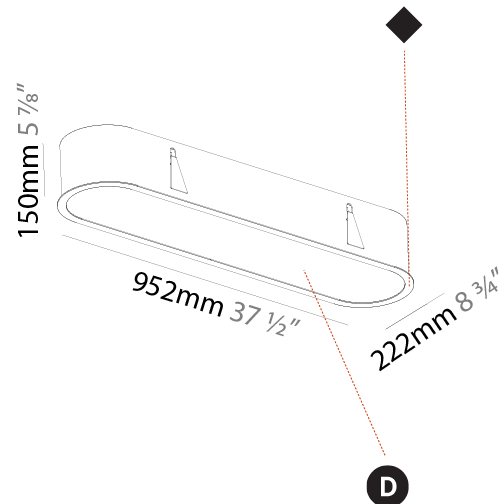

PHYSICAL

Shape: Oval
Length (mm): 952
Length (in): 37 1/2
Width (mm): 222
Width (in): 8 3/4
Depth (mm): 150
Depth (in): 5 7/8
Ceiling Thickness (mm): 10 / 12.5 / 15 / 25
Ceiling Thickness (in): 3/8 or 1/2 or 9/16 or 1
Min. Recessing Depth (mm): 160
Min. Recessing Depth (in): 6 5/16
Weight (kg): 5.93
Weight (lbs): 13.05
Diffuser: PMMA - Opal or Micro-Prism
Fixture Finish: SSR / BKV / CWI / CRY / HAB / UFT / ITA / RUA / FTG / MYG / LOD / PUS / FRO / FUP / KIA / POP / BLS / SPG / MEY / GOH / CHC / COM / ABZ / JAG / OBR / MOS / ROR
Fixture Material: Extruded Aluminum / Steel
Cut-out Measurements: 935mm / 36 13/16" x 205mm / 8 1/16"

ELECTRICAL

Lamp Type: LED (Zhaga Standard)
Input Wattage (W): 31.9
Total Output Wattage (W): 27
Dimming: Tri-Mode (Non-Dimming and Phase Dimming (120Vac only) and 0-10V Dimming)
Driver Included: Yes
Driver Location: Integrated
Driver Type: Constant Current - Universal
Driver Class: Class 2
Input Voltage (V): 120 - 277
Constant Current (MA): 500

LED

Color Temperature (°K): 3000 / 4000
Max. Delivered Lumen (lm): 2140 / 2350
CRI: >80 CRI
Lamp Life (hrs): 50000
Upon Request: Other CCT available

OPTICAL

RATINGS AND CERTIFICATIONS

Certified By: Certified for North American Standards
IP rating: IP20

PROJECT
TYPE
SPECIFIER
QUANTITY
DATE