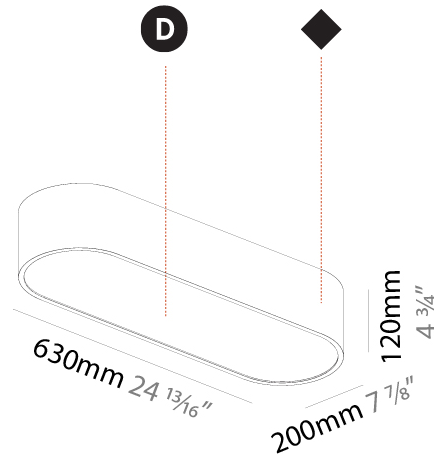

GENERAL

Series: Smoothy
Subseries: Smoothline
Partner: Prolicht
Division: Architectural
Installation: Surface
Product Type: Ceiling Surface
Mounting Location: Ceiling
Light Distribution: Direct

PHYSICAL

Shape: Oval
Length (mm): 630
Length (in): 24 ¹³/₁₆
Width (mm): 200
Width (in): 7 ⁷/₈
Height (mm): 120
Height (in): 4 ³/₄
Weight (kg): 3.403
Weight (lbs): 7.49
Diffuser: PMMA - Opal or Micro-Prism
Fixture Finish: SSR / BKV / CWI / CRY / HAB / UFT / ITA / RUA / FTG / MYG / LOD / PUS / FRO / FUP / KIA / POP / BLS / SPG / MEY / GOH / CHC / COM / ABZ / JAG / OBR / MOS / ROR
Fixture Material: Extruded Aluminum / Steel

ELECTRICAL

Lamp Type: LED (Zhaga Standard)
Input Wattage (W): 21
Total Output Wattage (W): 18
Dimming: Tri-Mode (Non-Dimming and Phase Dimming (120Vac only) and 0-10V Dimming)
Driver Included: Yes
Driver Location: Integrated
Driver Type: Constant Current - Universal
Driver Class: Class 2
Input Voltage (V): 120 - 277
Constant Current (MA): 500

LED

Color Temperature (°K): 3000 / 4000
Max. Delivered Lumen (lm): 1460 / 1600
CRI: >80 CRI
Lamp Life (hrs): 50000
Upon Request: Other CCT available

OPTICAL

RATINGS AND CERTIFICATIONS

Certified By: Certified for North American Standards
IP rating: IP20

PROJECT
TYPE
SPECIFIER
QUANTITY
DATE