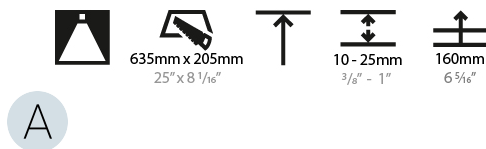

PHYSICAL

Shape: Oval
Length (mm): 652
Length (in): 25 1/16
Width (mm): 222
Width (in): 8 3/4
Depth (mm): 150
Depth (in): 5 7/8
Ceiling Thickness (mm): 10 / 12.5 / 15 / 25
Ceiling Thickness (in): 3/8 or 1/2 or 9/16 or 1
Min. Recessing Depth (mm): 160
Min. Recessing Depth (in): 6 5/16
Weight (kg): 4.033
Weight (lbs): 8.87
Diffuser: PMMA - Opal or Micro-Prism
Fixture Finish: SSR / BKV / CWI / CRY / HAB / UFT / ITA / RUA / FTG / MYG / LOD / PUS / FRO / FUP / KIA / POP / BLS / SPG / MEY / GOH / CHC / COM / ABZ / JAG / OBR / MOS / ROR
Fixture Material: Extruded Aluminum / Steel
Cut-out Measurements: 635mm / 25" x 205mm / 8 1/16"

ELECTRICAL

Lamp Type: LED (Zhaga Standard)
Input Wattage (W): 21
Total Output Wattage (W): 18
Dimming: Tri-Mode (Non-Dimming and Phase Dimming (120Vac only) and 0-10V Dimming)
Driver Included: Yes
Driver Location: Integrated
Driver Type: Constant Current - Universal
Driver Class: Class 2
Input Voltage (V): 120 - 277
Constant Current (MA): 500

LED

Color Temperature (°K): 3000 / 4000
Max. Delivered Lumen (lm): 1430 / 1570
CRI: >80 CRI
Lamp Life (hrs): 50000
Upon Request: Other CCT available

OPTICAL

RATINGS AND CERTIFICATIONS

Certified By: Certified for North American Standards
IP rating: IP20

PROJECT
TYPE
SPECIFIER
QUANTITY
DATE